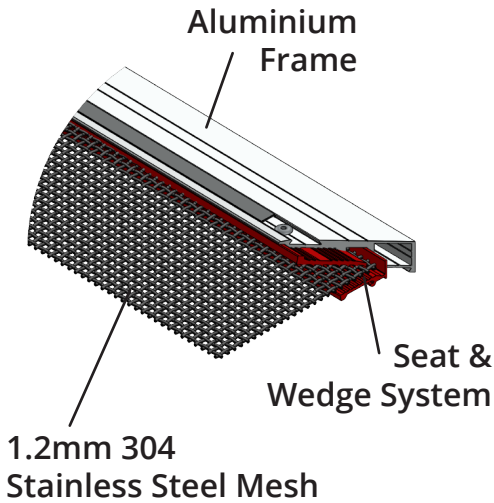

BENEFITS OF THE SCREENGUARD EXTREME SYSTEM

Tested to AS1170.2 & AS5039

Corrosion Resistant

Compatible with a range of hardware

Backed by a 10 year warranty

TECHNICAL SPECIFICATIONS

Applications

ScreenGuard Extreme is available in a variety of applications including as a hinged door, sliding door, window screen, patio enclosure.

Mesh Type

Made with high quality 304 stainless steel mesh with a mesh strand size of 1.2mm.

Warranty

The ScreenGuard Extreme security system is backed by a 10 year warranty.

Australian Standards

ScreenGuard extreme has been tested to and exceeds Australian Standards AS5039 and AS1170.2

Colour

The aluminium frame used in the ScreenGuard Extreme system can be powdercoated in a variety of colours to match the style and aesthetic of your home.

SYDNEY HEAD OFFICE

T: (02) 8887 2888

E: sales@darleyaluminium.com.au

MELBOURNE

T: (03) 9238 3888

E: salesvic@darleyaluminium.com.au

BRISBANE

T: (07) 3287 1888

E: salesqld@darleyaluminium.com.au

PERTH

T: (08) 9437 2999

E: saleswa@darleyaluminium.com.au